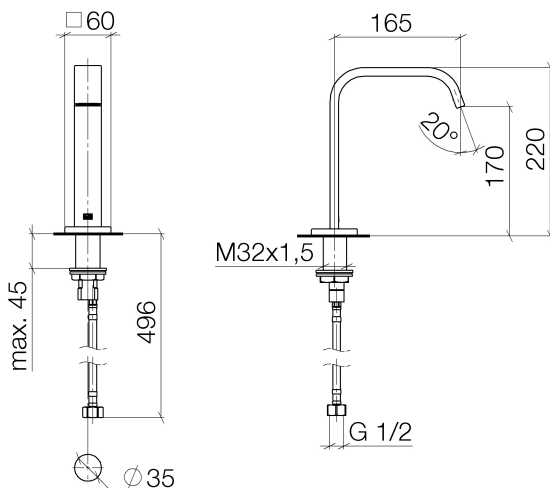

Sink - IMO

Lavatory spout, deck-mounted without drain - polished chrome

Article number: 13 716 670-00 0010

- 6-1/2" Projection
- Rigid spout
- Rectangular aerated stream
- Total height 8-5/8"
- Height to aerator/spout outlet 6-3/4"
- 1-3/8" hole diameter
- Flange 2-3/8" x 2-3/8"
- 1/2" connection
- Water flow rate limited to max. 1.2 gpm
- lead-free
- For Touchfree control please order eSet Touchfree WITH or WITHOUT temperature adjustment

polished chrome

Dimensional drawing

Sink - IMO

Lavatory spout, deck-mounted without drain - polished chrome

Article number: 13 716 670-00 0010

All dimensions in mm / inch = mm x 0,0394

Flow rate chart

Sink - IMO

Lavatory spout, deck-mounted without drain - polished chrome

Article number: 13 716 670-00 0010

Spare parts list

Number	Item Number	Designation	Number of units
--------	-------------	-------------	-----------------