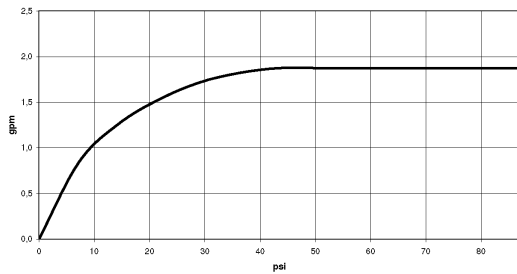

Sink - IMO

Lavatory spout, deck-mounted without drain - polished chrome

Article number: 13 716 670-00 0010

- 6-1/2" Projection
- Rigid spout
- Rectangular aerated stream
- Total height 8-5/8"
- Height to aerator/spout outlet 6-3/4"
- 1-3/8" hole diameter
- Flange 2-3/8" x 2-3/8"
- 1/2" connection
- Water flow rate limited to max. 1.2 gpm
- lead-free
- For Touchfree control please order eSet Touchfree WITH or WITHOUT temperature adjustment

polished chrome

Dimensional drawing

Sink - IMO

Lavatory spout, deck-mounted without drain - polished chrome

Article number: 13 716 670-00 0010

All dimensions in mm / inch = mm x 0,0394

Flow rate chart

Sink - IMO