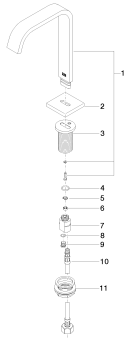

Sink - IMO

Lavatory spout, deck-mounted without drain - polished chrome

Article number: 13 716 670-00 0010

- 6-1/2" Projection
- Rigid spout
- Rectangular aerated stream
- Total height 8-5/8"
- Height to aerator/spout outlet 6-3/4"
- 1-3/8" hole diameter
- Flange 2-3/8" x 2-3/8"
- 1/2" connection
- Water flow rate limited to max. 1.2 gpm
- lead-free
- For Touchfree control please order eSet Touchfree WITH or WITHOUT temperature adjustment

polished chrome

Dimensional drawing

Sink - IMO

Lavatory spout, deck-mounted without drain - polished chrome

Article number: 13 716 670-00 0010

All dimensions in mm / inch = mm x 0,0394

Flow rate chart

Sink - IMO

Lavatory spout, deck-mounted without drain - polished chrome

Article number: 13 716 670-00 0010

Spare parts list

Number	Item Number	Designation	Number of units
--------	-------------	-------------	-----------------